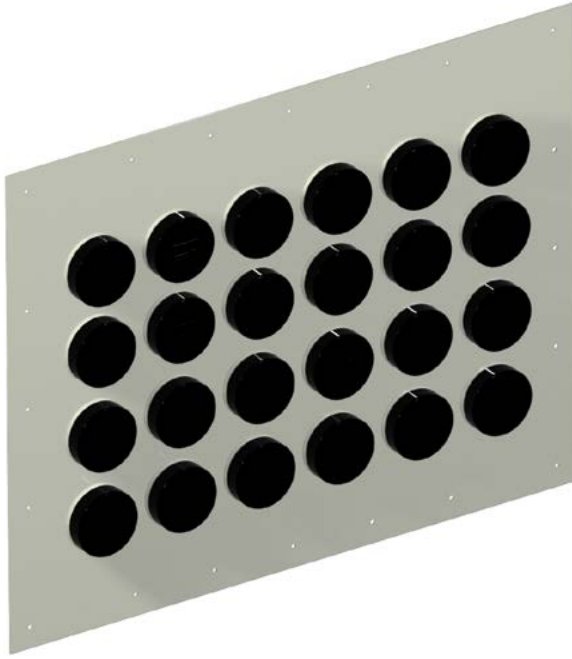

Exxx: 4" and 5" Aluminum Entry Panels

Features:

- Used to provide a weatherproof cable feed-through for walls or roofs
- Use with Duct Seal or other sealant to weatherproof entry panel/wall connection
- Can also be used on interior walls for a more finished appearance
- Available with 4" and 5" port diameters
- Sealing Caps are included for all ports; replacement Caps can be purchased separately
- Use with 4" or 5" Boot Kits

Construction:

- Manufactured from heavy-gauge T6 aluminum with baked-on powder coat finish
- Stainless steel mounting hardware

Related Products:

- Duct Seal, Tube Entry, Cable/Electrical Entry, 4" Boot Kits, 5" Boot Kits, Cushion Inserts, Cushion Plugs, Barrel Cushions