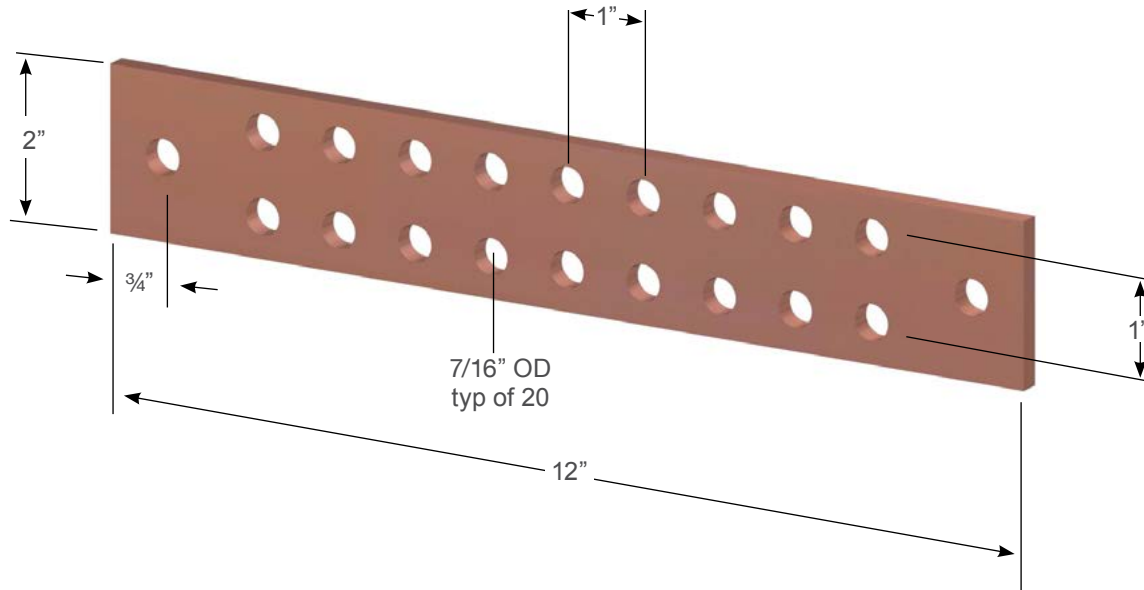

## Ground Bars: 2 x 12 Double (MG21218)

### Features:

- The 2 x 12 accepts a total of nine 3/8 two-hole lugs (1" spacing)
- MG21218 is ground bar only; MG21218-K kit includes ground bar, stainless steel mounting brackets, and insulators

### Construction:

- Constructed from 1/4" x 2" x 12" C110 copper
- Sanded after manufacture

### Design Criteria:

- Can be used outdoors or indoors
- Options include mounting hardware and tin plating