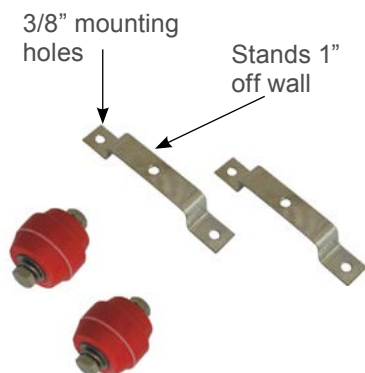

## Ground Bars: 2 x 12 Double (MG21218)

### Features:

- The 2 x 12 accepts a total of nine 3/8 two-hole lugs (1" spacing)
- MG21218 is ground bar only; MG21218-K kit includes ground bar, stainless steel mounting brackets, and insulators

### Construction:

- Constructed from 1/4" x 2" x 12" C110 copper
- Sanded after manufacture

### Design Criteria:

- Can be used outdoors or indoors
- Options include mounting hardware and tin plating